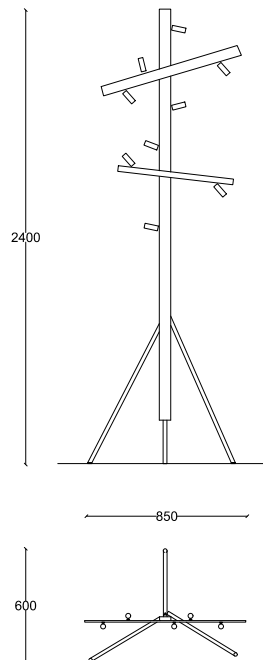

D-construction Lamp: Floor

Name
**D-CONSTRUCTION LAMP:
FLOOR**
Italy, 2024

Designer
Massimiliano Locatelli

Materials
Aluminum

Dimensions
33.4 x 23.6 - h 94.4 in
85 x 60 - h 240 cm

Finishes
Silver anodized, Titanium, Gold, Red, Black Matte.