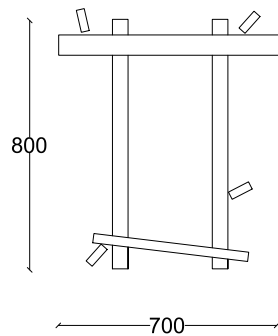

D-construction Lamp: Wall

Name
**D-CONSTRUCTION LAMP:
WALL**
Italy, 2024

Designer
Massimiliano Locatelli

Materials
Aluminum

Dimensions
27.5 x 31.5 in
70 x 80 cm

Finishes
Silver anodized, Titanium, Gold, Red, Black Matte.