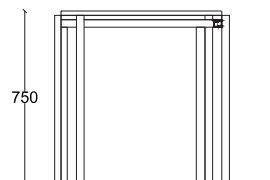

## AL13 table

---

Name  
**AL13 TABLE**  
Italy, 2022

Designer  
**Massimiliano Locatelli**

Materials  
**Brushed natural aluminum and  
clear glass.**  
**Brushed colored anodized  
aluminum and colored glass**

Dimensions  
**27.5 x 27.5 - h 29.5 in**  
**70 x 70 - h 75 cm**

Blue

Yellow

Burgundy

Black