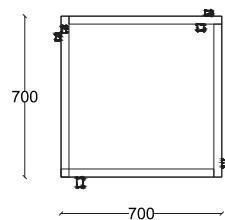

Dimensions  
**27.5 x 27.5 - h 29.5 in**  
**70 x 70 - h 75 cm**

Blue

Yellow

Burgundy

Black