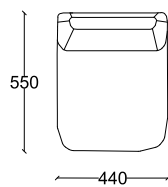

**Elettra outdoor chair**

---

Name  
**ELETTRA OUTDOOR CHAIR**  
Italy, 2018

Designer  
**Massimiliano Locatelli**

Materials  
**Iron mesh, iron gold painted mesh**

Dimensions  
**17.7 x 17.3 - h 30.3 in**  
**44 x 55 - h 77 cm**