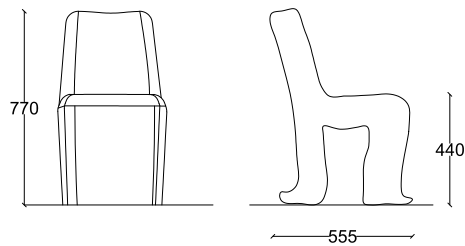

**Elettra outdoor chair**

---

Name  
**ELETTRA OUTDOOR CHAIR**  
Italy, 2018

Designer  
**Massimiliano Locatelli**

Materials  
**Iron mesh, iron gold painted mesh**

Dimensions  
**17.7 x 17.3 - h 30.3 in**  
**44 x 55 - h 77 cm**