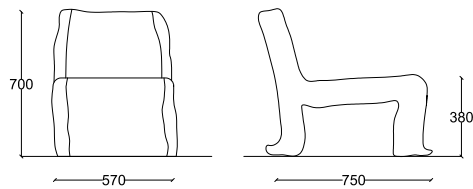

**Elettra outdoor lounge chair**

Name  
**ELETTRA OUTDOOR  
LOUNGE CHAIR**  
Italy, 2018

Designer  
**Massimiliano Locatelli**

Materials  
**Iron mesh, iron gold painted  
mesh**

Dimensions  
**29.1 x 22.4 - h 27.5 in**  
**74 x 57 - h 70 cm**