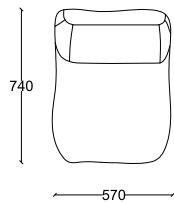

**Elettra outdoor lounge chair**

Name  
**ELETTRA OUTDOOR  
LOUNGE CHAIR**  
Italy, 2018

Designer  
**Massimiliano Locatelli**

Materials  
**Iron mesh, iron gold painted  
mesh**

Dimensions  
**29.1 x 22.4 - h 27.5 in**  
**74 x 57 - h 70 cm**