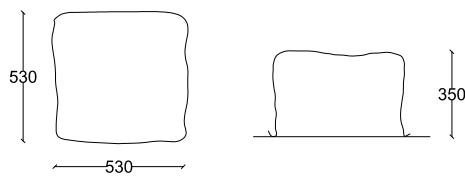

Elettra outdoor pouf

Name
ELETTRA OUTDOOR POUF
Italy, 2018

Designer
Massimiliano Locatelli

Materials
Iron mesh, iron gold painted mesh

Dimensions
20.8 x 20.8 - h 13.7 in
53 x 53 - h 35 cm

Iron mesh

Iron gold painted mesh