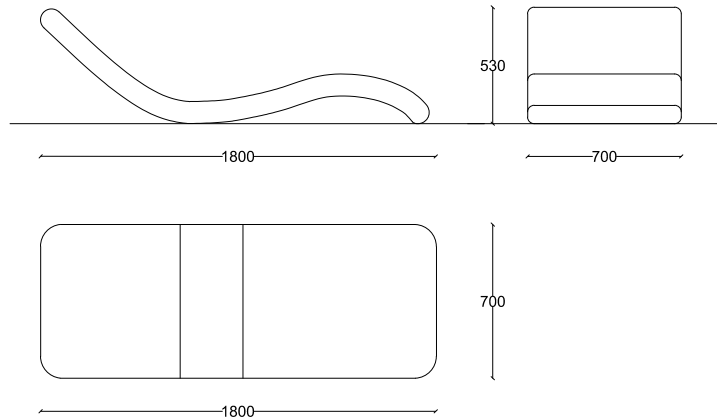

**Elettra outdoor sunbed**

Name  
**ELETTRA OUTDOOR SUNBED**  
Italy, 2018

Designer  
**Massimiliano Locatelli**

Materials  
**Iron mesh, iron gold painted mesh**

Dimensions  
**70.8 x 27.5 - h 20.8 in**  
**180 x 70 - h 53 cm**