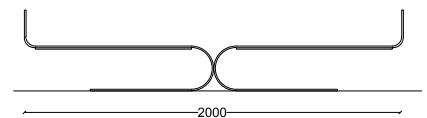

Letto

Name  
**LETTO**  
Italy, 2018

Designer  
**Massimiliano Locatelli**

Materials  
**Black Waxed Iron**

Dimensions  
**70.8 x 78.7 - h 16.9 in**  
**180 x 200 - h 43 cm**

Black waxed iron