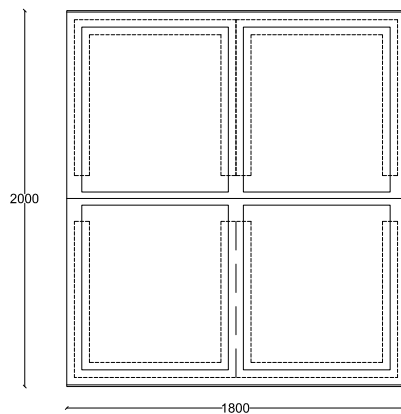

Letto

Name  
**LETTO**  
Italy, 2018

Designer  
**Massimiliano Locatelli**

Materials  
**Black Waxed Iron**

Dimensions  
**70.8 x 78.7 - h 16.9 in**  
**180 x 200 - h 43 cm**

Black waxed iron