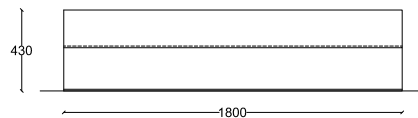

Letto

Name  
**LETTO**  
Italy, 2018

Designer  
**Massimiliano Locatelli**

Materials  
**Black Waxed Iron**

Dimensions  
**70.8 x 78.7 - h 16.9 in**  
**180 x 200 - h 43 cm**

Black waxed iron