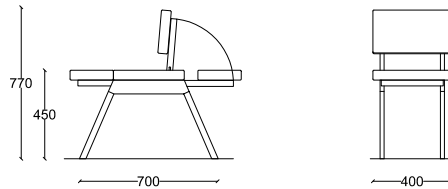

ML01 chair

Name
ML01 CHAIR
Italy, 2015

Designer
Massimiliano Locatelli

Materials
**Structure: black waxed iron,
brass**

Upholstery
Black leather
Customizable upon request

Dimensions
Chair 29.5 x 15.7 - h 30.3 in
75 x 40 - h 77 cm

Bench 32.2 x 15.7 x h 17.7 in
82 x 40 x h 45 cm

Black waxed iron Brass