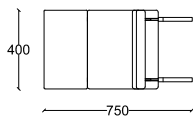

ML01 chair

Name
ML01 CHAIR
Italy, 2015

Designer
Massimiliano Locatelli

Materials
**Structure: black waxed iron,
brass**

Upholstery
Black leather
Customizable upon request

Dimensions
Chair 29.5 x 15.7 - h 30.3 in
75 x 40 - h 77 cm

Bench 32.2 x 15.7 x h 17.7 in
82 x 40 x h 45 cm

Black waxed iron Brass