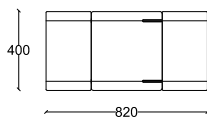

ML01 chair

Name
ML01 CHAIR
Italy, 2015

Designer
Massimiliano Locatelli

Materials
**Structure: black waxed iron,
brass**

Upholstery
Black leather
Customizable upon request

Dimensions
Chair 29.5 x 15.7 - h 30.3 in
75 x 40 - h 77 cm

Bench 32.2 x 15.7 x h 17.7 in
82 x 40 x h 45 cm

Black waxed iron Brass