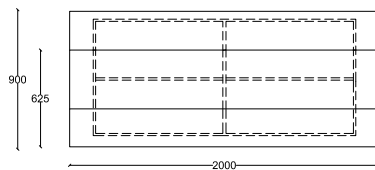

**ML01 sofa**

Name  
**ML01 SOFA**  
Italy, 2016

Designer  
**Massimiliano Locatelli**

Materials  
**Structure: black waxed iron, brass**

Upholstery  
**Black leather**  
Customizable upon request

Dimensions  
**Sofa 78.7 x 30.3 - h 27.5 in**  
**200 x 77 - h 70 cm**

**Daybed 78.7 x 35.4 x h 14.9 in**  
**200 x 90 - h 38 cm**

Black waxed iron Brass