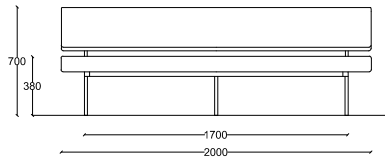

**ML01 sofa**

Name  
**ML01 SOFA**  
Italy, 2016

Designer  
**Massimiliano Locatelli**

Materials  
**Structure: black waxed iron, brass**

Upholstery  
**Black leather**  
Customizable upon request

Dimensions  
**Sofa 78.7 x 30.3 - h 27.5 in**  
**200 x 77 - h 70 cm**

**Daybed 78.7 x 35.4 x h 14.9 in**  
**200 x 90 - h 38 cm**

Black waxed iron Brass