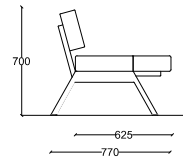

**ML01 sofa**

Name  
**ML01 SOFA**  
Italy, 2016

Designer  
**Massimiliano Locatelli**

Materials  
**Structure: black waxed iron, brass**

Upholstery  
**Black leather**  
Customizable upon request

Dimensions  
**Sofa 78.7 x 30.3 - h 27.5 in**  
**200 x 77 - h 70 cm**

**Daybed 78.7 x 35.4 x h 14.9 in**  
**200 x 90 - h 38 cm**

Black waxed iron Brass