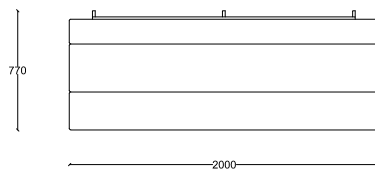

**ML01 sofa**

Name  
**ML01 SOFA**  
Italy, 2016

Designer  
**Massimiliano Locatelli**

Materials  
**Structure: black waxed iron, brass**

Upholstery  
**Black leather**  
Customizable upon request

Dimensions  
**Sofa 78.7 x 30.3 - h 27.5 in**  
**200 x 77 - h 70 cm**

**Daybed 78.7 x 35.4 x h 14.9 in**  
**200 x 90 - h 38 cm**

Black waxed iron Brass