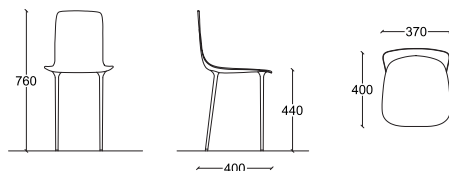

ML1.2 chair

Name
ML1.2 CHAIR
Italy, 2017

Designer
Massimiliano Locatelli

Dimensions
14.5 x 15.7 - h 29.9 in
37 x 40 - h 76 cm

Materials
Aluminum

Nickel Polished silver Black matte Bronze Antique brass Champagne Off white Light green Teal blue Sea green Green Brown Dark red Red Light red