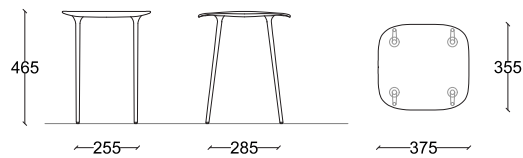

ML1.2 stool

Name
ML1.2 STOOL
Italy, 2017

Designer
Massimiliano Locatelli

Dimensions
14.5 x 15.7 - h 29.9 in
35 x 37 - h 46 cm

Materials
Aluminum

Finishes
Nickel, Polished silver, Black Matte, Bronze, Antique Brass, Champagne, Off white, Light green, Teal blue, Sea green, Green, Brown, Dark red, Red, Light red. Any RAL upon request.