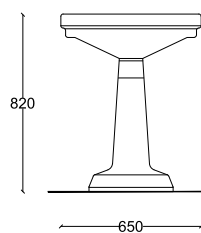

Marmo handbasin

Name
MARMO HANDBASIN
Italy, 2018

Designer
Massimiliano Locatelli

Materials
Hand carved marble

Dimensions
Big
28.9 x 23 - h 32 in
73.5 x 58.5 - h 82 cm
Small
25.5 x 20.8 - h 32 in
65 x 53 - h 82 cm