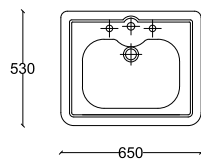

Marmo handbasin

Name
MARMO HANDBASIN
Italy, 2018

Designer
Massimiliano Locatelli

Materials
Hand carved marble

Dimensions
Big
28.9 x 23 - h 32 in
73.5 x 58.5 - h 82 cm
Small
25.5 x 20.8 - h 32 in
65 x 53 - h 82 cm