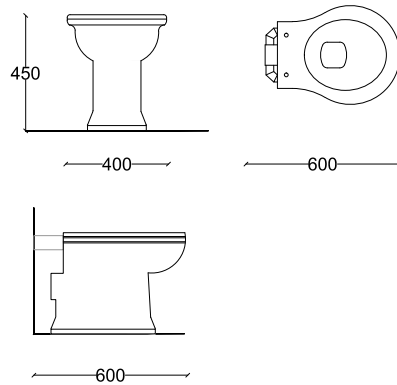

Marmo toilet

Name
MARMO TOILET
Italy, 2018

Designer
Massimiliano Locatelli

Materials
Hand carved marble

Dimensions
15.8 x 23.6 - h 15.8 in
40 x 60 - h 45 cm

Black and grey Stripes grey Fog grey Absolut white Coral red Peach yellow Forrest green Green transparent alabaster