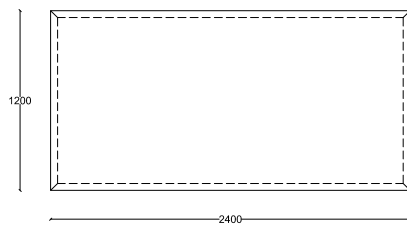

Putrella

Name
PUTRELLA TABLE
Italy, 2015

Designer
Massimiliano Locatelli

Materials
Black waxed iron

Dimensions, finishes and table top are customizable upon request

Dimensions
94.4 x 47.2 - h 28 in
240 x 120 - h 72 cm