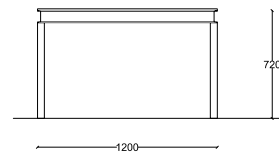

Putrella

Name
PUTRELLA TABLE
Italy, 2015

Designer
Massimiliano Locatelli

Materials
Black waxed iron

Dimensions, finishes and table top are customizable upon request

Dimensions
94.4 x 47.2 - h 28 in
240 x 120 - h 72 cm