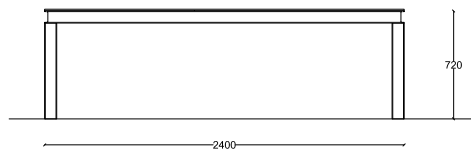

Putrella

Name
PUTRELLA TABLE
Italy, 2015

Designer
Massimiliano Locatelli

Materials
Black waxed iron

Dimensions, finishes and table top are customizable upon request

Dimensions
94.4 x 47.2 - h 28 in
240 x 120 - h 72 cm