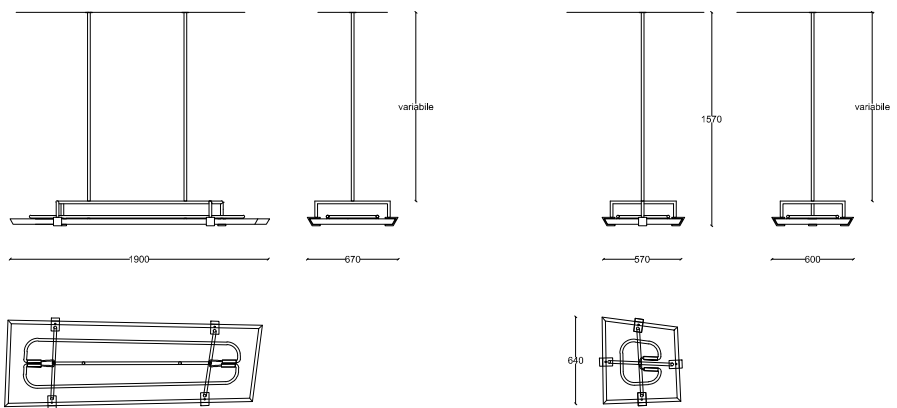

Quarzo

Name
QUARZO CEILING LAMP
Italy, 2017

Designer
Massimiliano Locatelli

Materials
**Natural brass or black waxed
iron, sanded plexiglass**

Dimensions
74.7 x 25 - h 68.8 in
190 x 67 - h 175 cm

25.2 x 22.5 - h 68.8 in
64 x 57 - h 175 cm