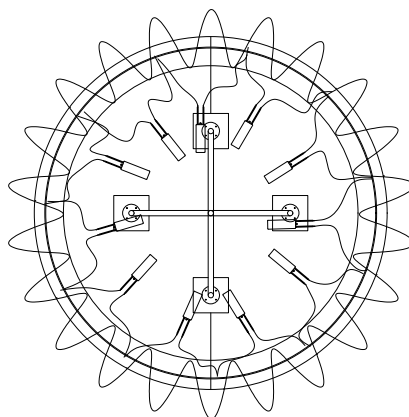

Sole

Name
SOLE
Italy, 2016

Designer
Massimiliano Locatelli

Materials
**Polished brass, satin brass or
black waxed iron
Neon**

Dimensions
Disk
Ø 78.7 in - Ø 200 cm
h 13.7 in

Neon
Ø 86.6 in - Ø 220 cm
h 35cm