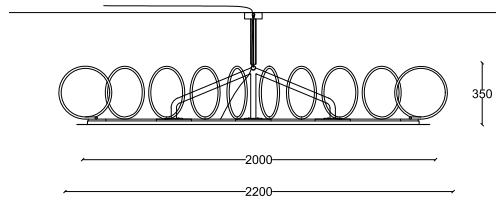

Sole

Name
SOLE
Italy, 2016

Designer
Massimiliano Locatelli

Materials
**Polished brass, satin brass or
black waxed iron
Neon**

Dimensions
Disk
Ø 78.7 in - Ø 200 cm
h 13.7 in

Neon
Ø 86.6 in - Ø 220 cm
h 35cm